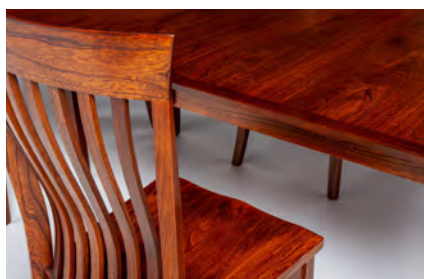

Suzie Extension Table With 4 Side Chairs

MADE IN AMERICA / SOLID HARDWOOD

Handmade by Furniture Craftsmen
Generations of Amish Inspired Work Ethic

Approximate Dimensions:

Table: 42" x 72"

Side Chair: Height 42" Width 19.5" Depth 19"

AVAILABLE OPTIONS

Select table size

Select table shape

Select table edge shape

Select table wood species

Many stain finishes to select from

San Diego
800-517-4068
Across The Pyramid

San Marcos
800-732-1599
On Furniture Row