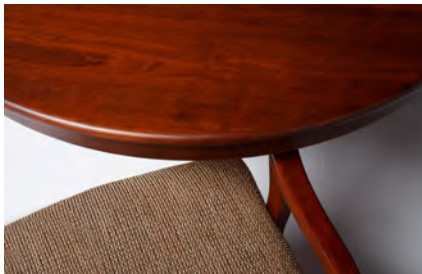

David Round Extension Table

HARDWOOD FURNITURE / MADE IN AMERICA

fully customizable furniture. 100% benchmade to order in Southern California. Built to last.

Approximate Dimensions:

Arm Chair: Height 34" Width 23" Depth 25"

Side Chair: Height 34" Width 21" Depth 25"

AVAILABLE OPTIONS

Select wood species

Select wood stain finish

Fabric options available

Leather options available

Other options available

San Diego
800-517-4068
Across The Pyramid