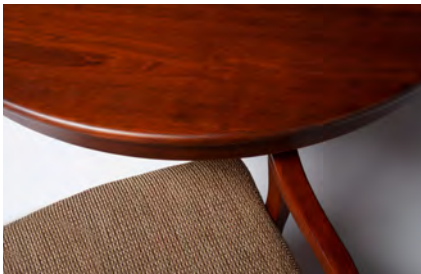

David Round Extension Table

HARDWOOD FURNITURE / MADE IN AMERICA

fully customizable furniture. 100% benchmade to order in Southern California. Built to last.

Approximate Dimensions:

Table: 44" Round Extends to 66"

Includes 1 Table Leaf Extension

AVAILABLE OPTIONS

Select wood species

Select wood stain finish

Fabric options available

Leather options available

High-pressure laminates available

San Diego
800-517-4068
Across The Pyramid