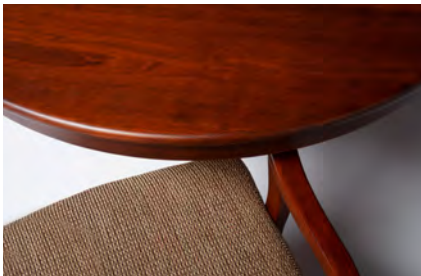

David Arm Chair

HARDWOOD FURNITURE / MADE IN AMERICA

fully customizable furniture. 100% benchmade to order in Southern California. Built to last.

Approximate Dimensions:

Arm Chair: Height 34" Width 23" Depth 25"

Side Chair: Height 34" Width 21" Depth 25"

AVAILABLE OPTIONS

Select wood species

Select wood stain finish

Fabric options available

Leather options available

Other options available

San Diego
800-517-4068
Across The Pyramid