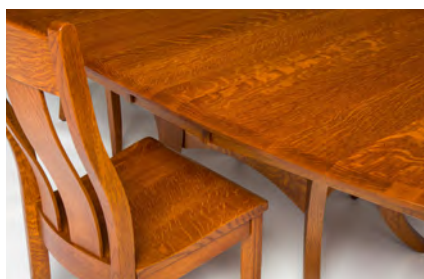

Rain Wood Extension Dining Table With 4 Side Chairs

MADE IN AMERICA / SOLID HARDWOOD

Handmade Furniture by Amish Craftsmen
Shown in Rustic Quarter Sawn White Oak

Approximate Dimensions:

Table: 48" x 72" includes two 11" leaves

Side Chair: Height 41" Width 19.5" Depth 18"

Arm Chair: Height 41" Width 25" Depth 18"

AVAILABLE OPTIONS

Select table top shape

Select table edge shape

Different wood species to select from

Many stain finishes to select from

Matching wood bench, fabric seat bench

or leather seat bench available

San Diego
800-517-4068
Across The Pyramid

San Marcos
800-732-1599
On Furniture Row

Casual Dining

& B A R S T O O L S